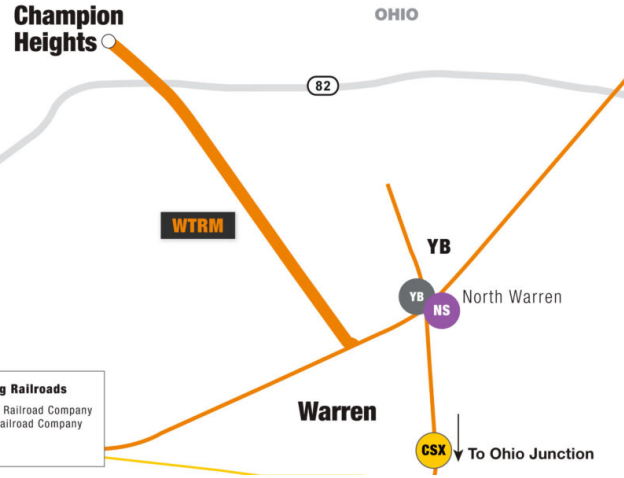

Warren & Trumbull Railroad (WTRM) Overview

TOTAL MILES

(Owned or leased as of 12/2019): 4

INTERCHANGES

CSX (Ohio Junction, Ohio); Norfolk Southern (North Warren, Ohio); The Youngstown Belt Railroad (North Warren, Ohio)