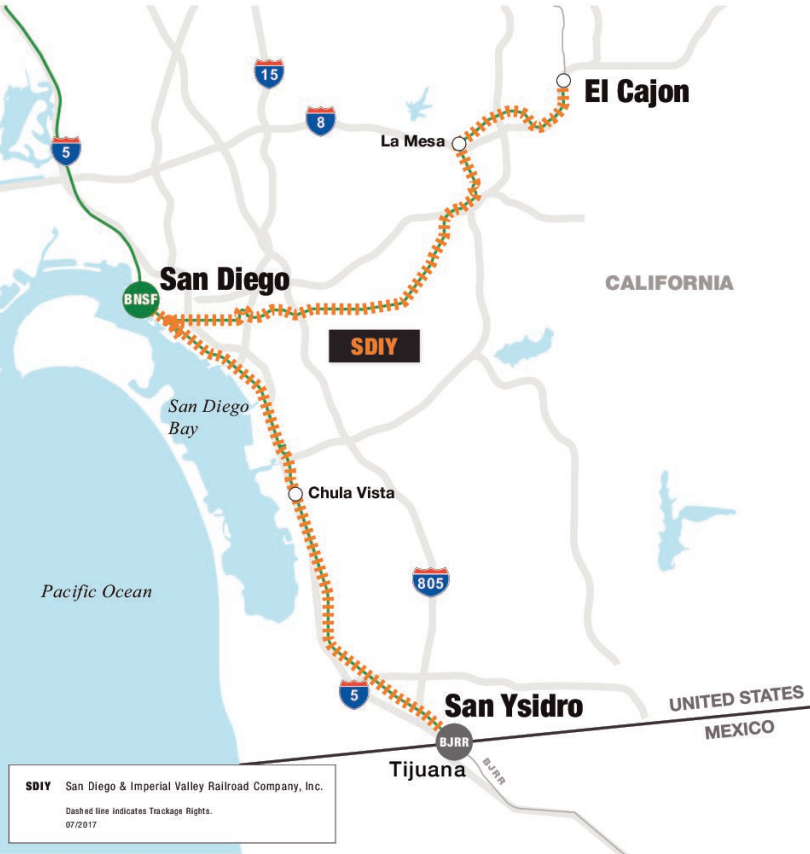

San Diego & Imperial Valley Railroad (SDIY) Overview

TOTAL MILES

(Owned or leased as of 12/2019): 10

INTERCHANGES

BNSF (San Diego, Calif.); Baja California Rail Road (San Ysidro, Calif.)

CAPACITY

286k

RAILCAR STORAGE AVAILABLE

17 spots

ACQUIRED BY G&W

2012