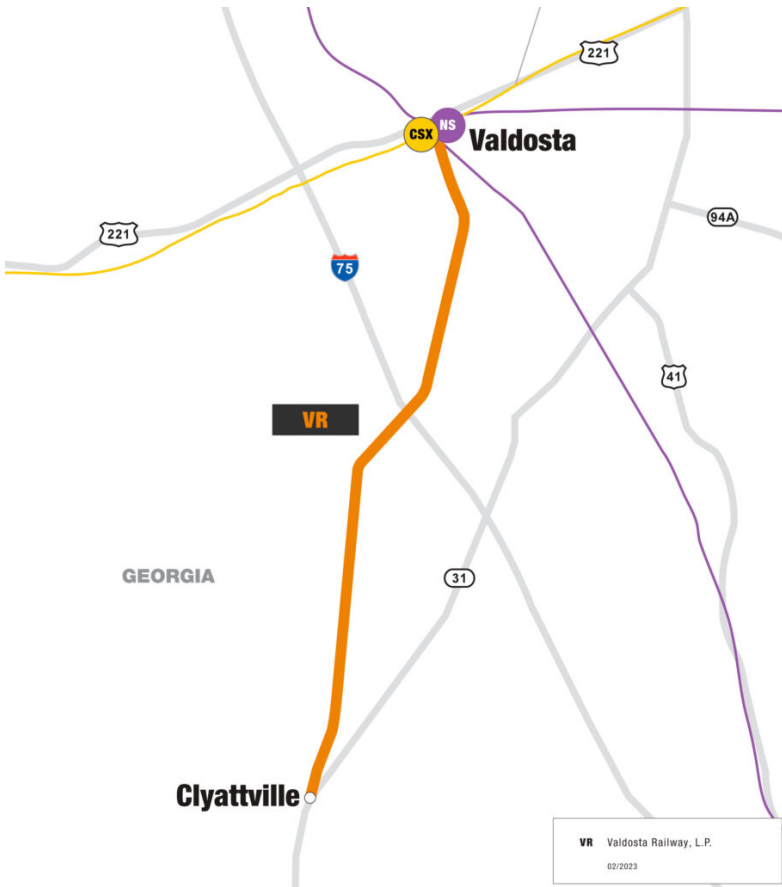

Valdosta Railway (VR) Overview

TRACK MILES (as of 06/2024)

(Owned/Leased/Operating Rights)
10

RAILROAD HEADQUARTERS

Valdosta Railway, L.P., 5208 Madison Highway, Valdosta, GA 31601

INTERCHANGES

CSX (Valdosta, Ga.); Norfolk Southern (Valdosta, Ga.)