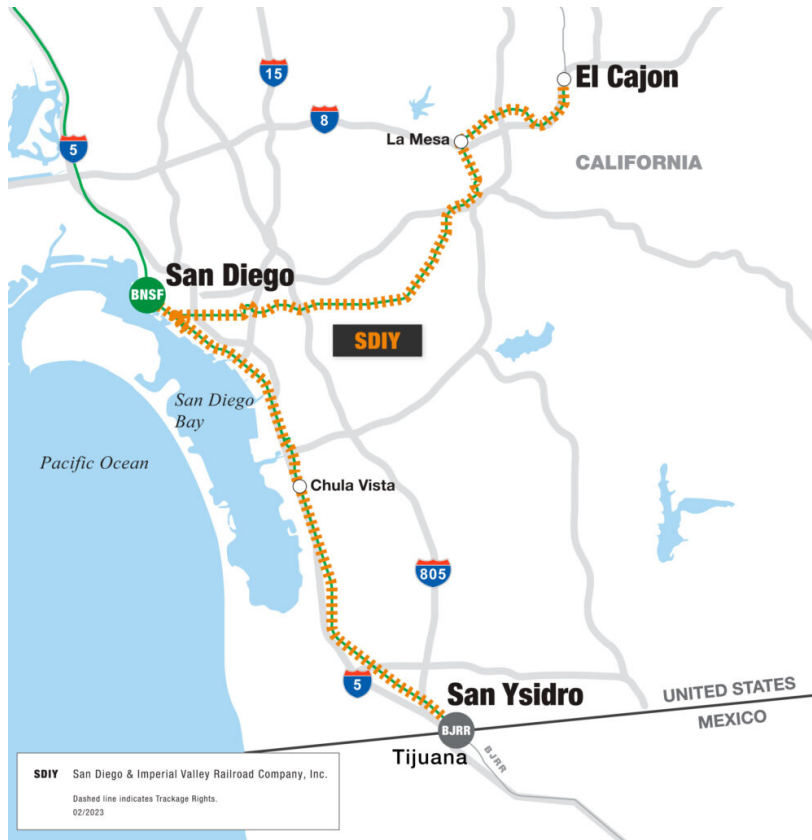

San Diego & Imperial Valley Railroad (SDIY) Overview

TOTAL MILES

(Owned or leased as of 12/2019): 10

RAILROAD HEADQUARTERS

San Diego & Imperial Valley Railroad Company, Inc., 1501 National Avenue, Suite 200,
San Diego, CA 92113

INTERCHANGES

BNSF (San Diego, Calif.); Baja California Rail Road (San Ysidro, Calif.)

CAPACITY

286k

RAILCAR STORAGE AVAILABLE

17

ACQUIRED BY G&W

2012