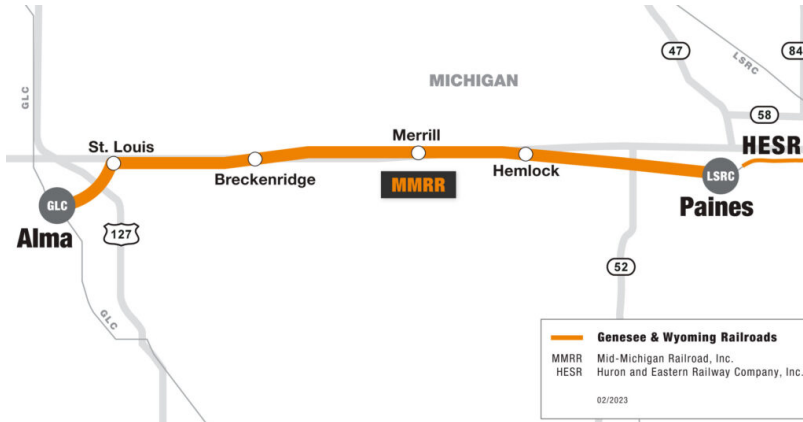

# Mid-Michigan Railroad (MMRR) Overview

---

## RAILROAD HEADQUARTERS

Mid-Michigan Railroad, Inc., 3670 North Euclid Avenue, Bay City, MI 48706

---

## INTERCHANGES

Great Lakes Central Railroad (Alma, Mich.); Lake State Railway (Paines, Mich.)

---