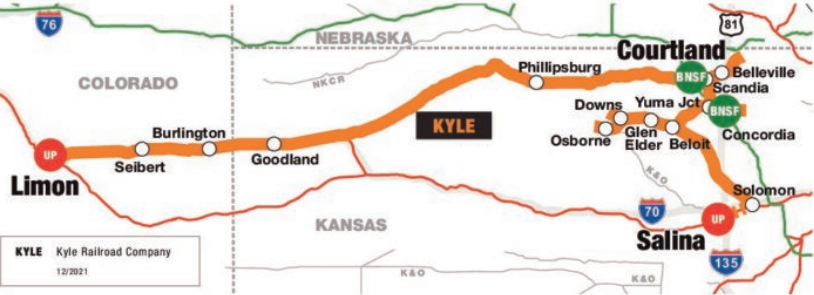

Kyle Railroad (KYLE) Overview

TOTAL MILES

(Owned or leased as of 12/2019): 556 (Colorado - 84, Kansas - 471)

INTERCHANGES

BNSF (Courtland, Kan. and Concordia, Kan.); Union Pacific (Limon, Colo. and Salina, Kan.)