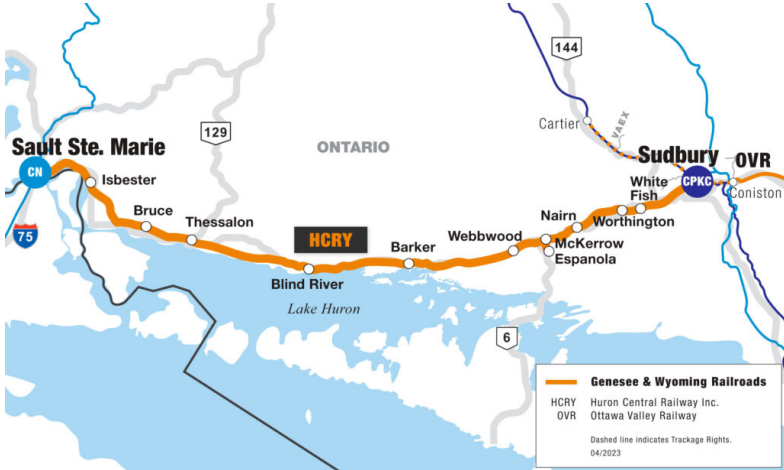

Huron Central Railway (HCRY) Overview

TRACK MILES (as of 06/2024)

(Owned/Leased/Operating Rights)
196

RAILROAD HEADQUARTERS

Huron Central Railway Inc., 30 Oakland Avenue, Sault Ste. Marie, ON P6A 2T3

INTERCHANGES