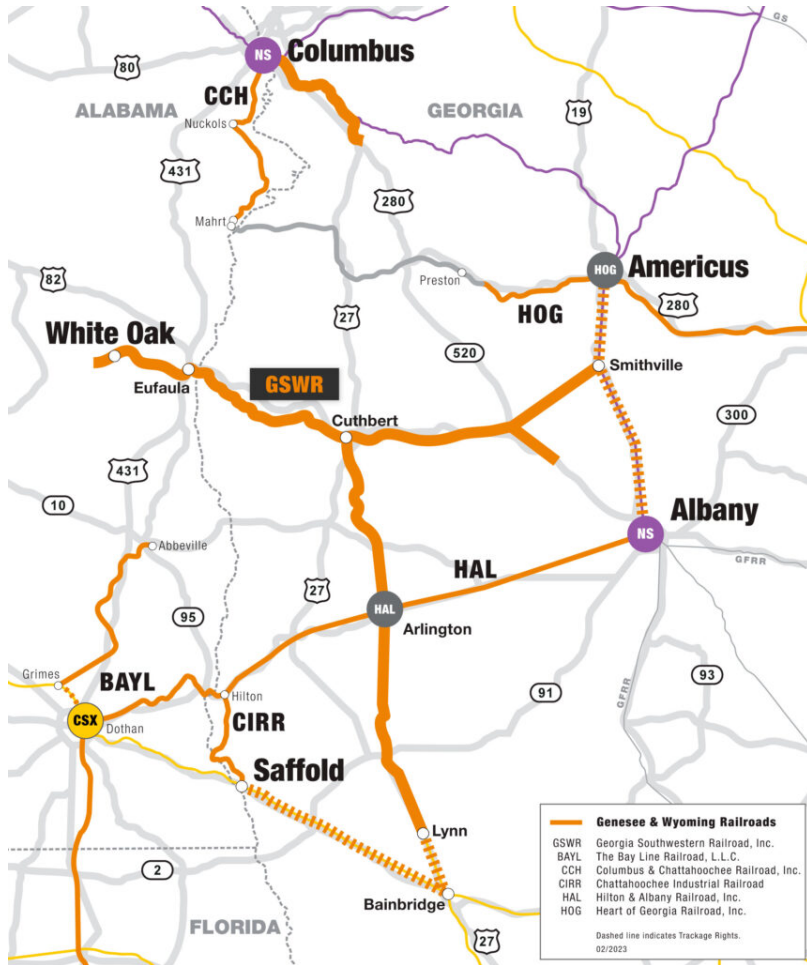

Georgia Southwestern Railroad (GSWR) Overview

TOTAL MILES

(Owned or leased as of 12/2019): 213 (Alabama - 17, Georgia - 196)

RAILROAD HEADQUARTERS

Georgia Southwestern Railroad, Inc., 78 Pulpwood Road, Dawson, GA 39842

INTERCHANGES

Norfolk Southern (Albany, Ga. and Columbus, Ga.); Heart of Georgia Railroad (Americus, Ga.); Hilton & Albany Railroad (Arlington, Ga.)

CAPACITY

286k

RAILCAR STORAGE AVAILABLE

740

2008