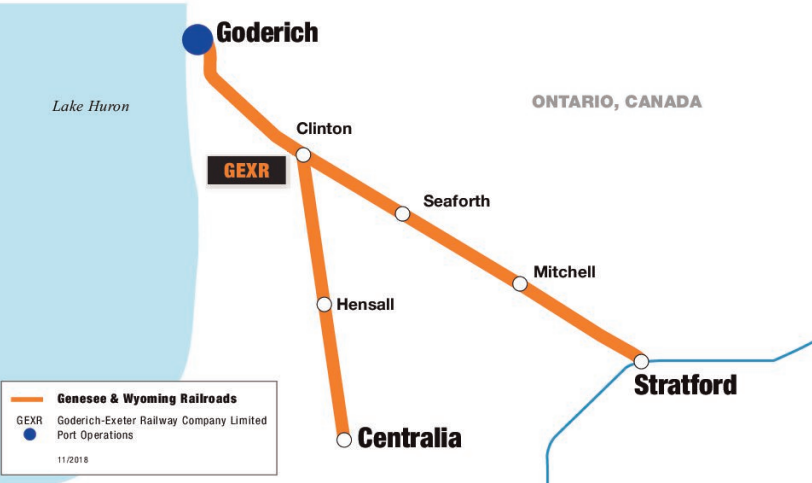

# Goderich-Exeter Railway (GEXR) Overview

---

## INTERCHANGES

---

Canadian National (Stratford, Ontario)

---