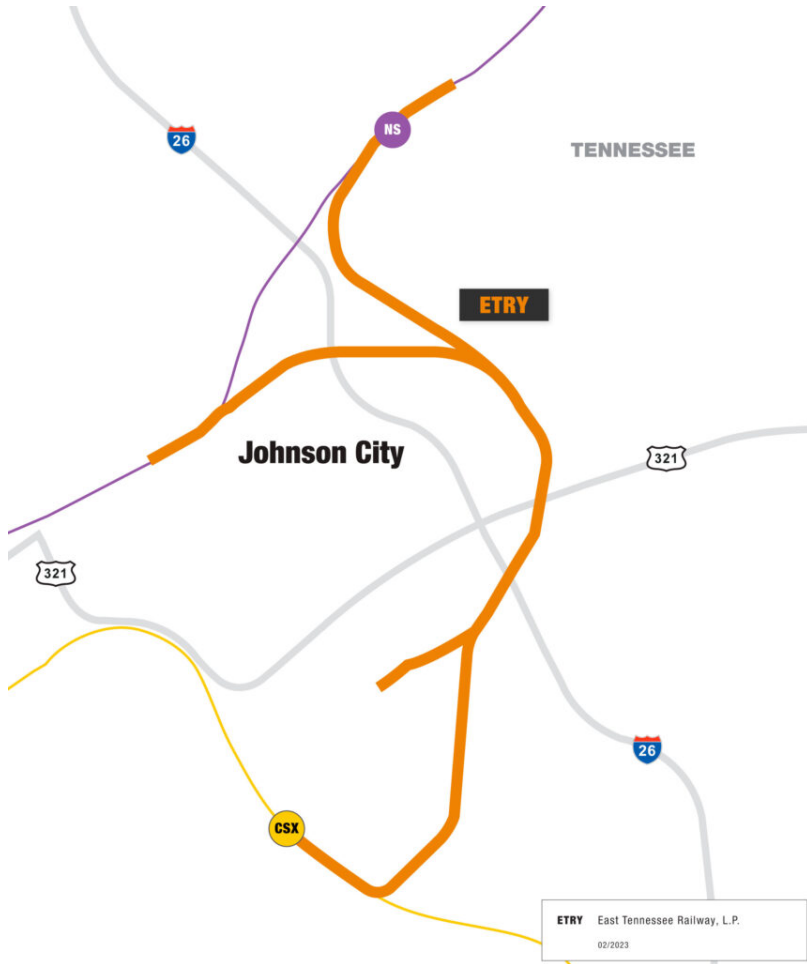

# East Tennessee Railway (ETRY) Overview

---

## RAILROAD HEADQUARTERS

---

East Tennessee Railway, L.P., 132 Legion Street, Johnson City, TN 37601

---

## INTERCHANGES

---

CSX (Johnson City, Tenn.); Norfolk Southern (Johnson City, Tenn.)

---