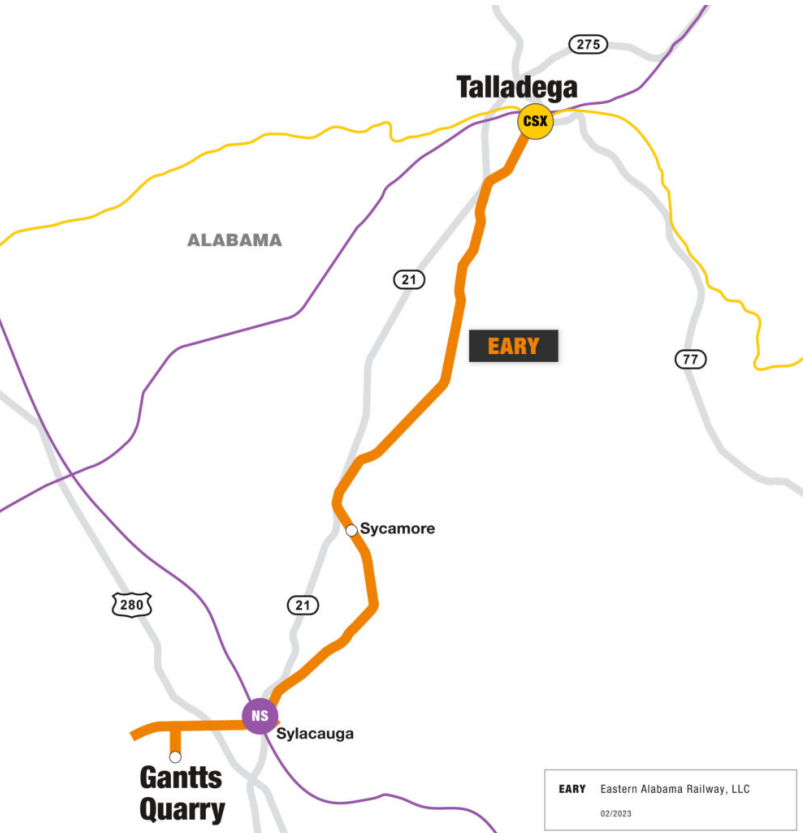

Eastern Alabama Railway (EARY) Overview

TOTAL MILES

(Owned or leased as of 06/2024): 28

RAILROAD HEADQUARTERS

Eastern Alabama Railway, LLC, 2413 Hill Road, Sylacauga, AL 35151

INTERCHANGES

CSX (Talladega, Ala.); Norfolk Southern (Sylacauga, Ala.)