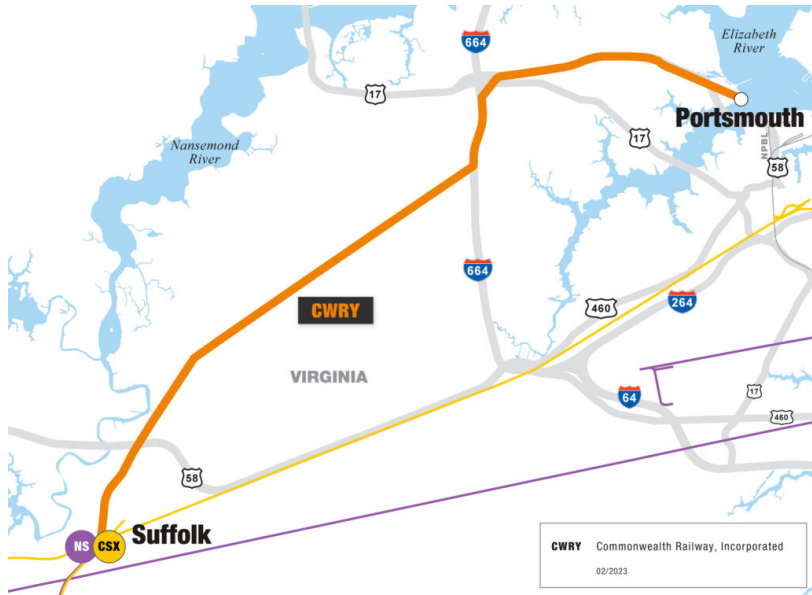

Commonwealth Railway (CWR) Overview

TOTAL MILES

(Owned or leased as of 12/2019): 27

RAILROAD HEADQUARTERS

Commonwealth Railway, Incorporated, 2594 Sportsman Blvd., Suffolk, VA 23434

INTERCHANGES

CSX (Norfolk, Va.); Norfolk Southern (Norfolk, Va.)