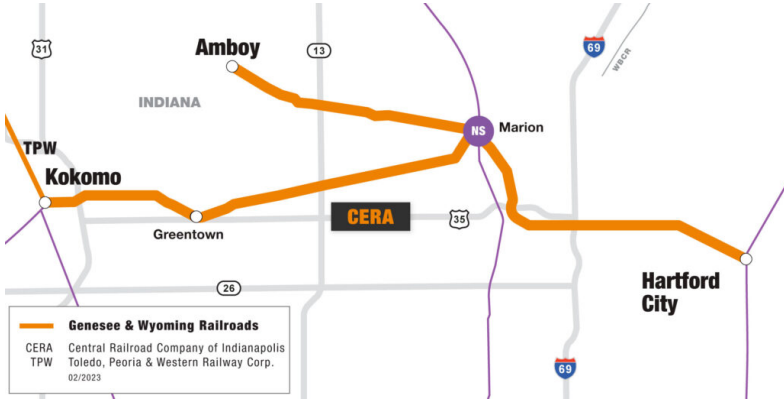

# Central Railroad of Indianapolis (CERA) Overview

## TRACK MILES (as of 06/2024)

(Owned/Leased/Operating Rights)  
 58

## RAILROAD HEADQUARTERS

Central Railroad Company of Indianapolis, 906 West Morgan Street, Kokomo, IN 46901

## INTERCHANGES

Norfolk Southern (Marion, Ind.)