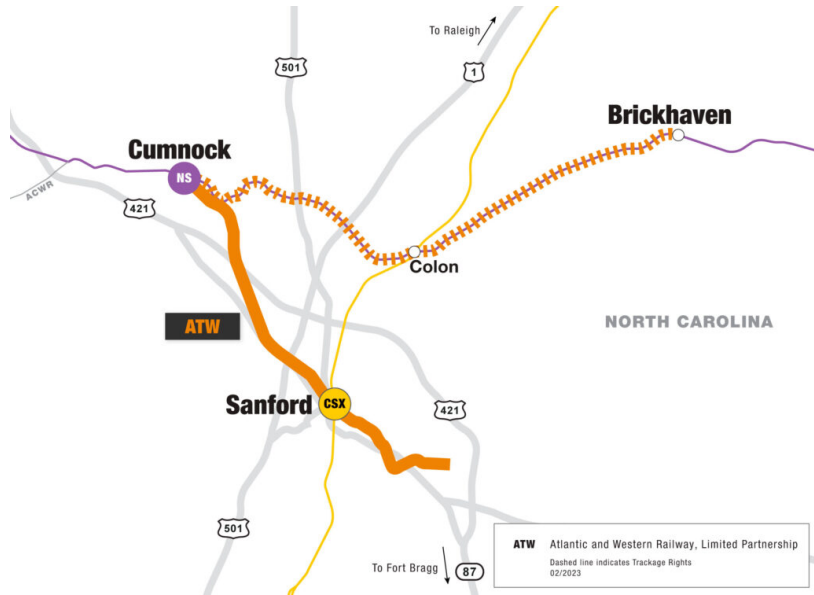

Atlantic and Western Railway (ATW) Overview

TOTAL MILES

(Owned or leased as of 12/2019): 19

INTERCHANGES

CSX (Sanford, N.C.); Norfolk Southern (Cumnock, N.C.)

CAPACITY

286k

RAILCAR STORAGE AVAILABLE