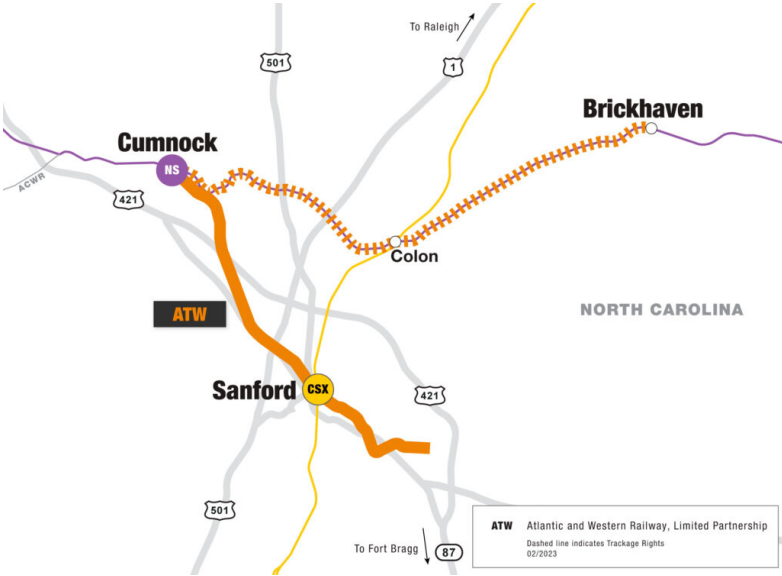

Atlantic and Western Railway (ATW) Overview

TRACK MILES (as of 06/2024)

(Owned/Leased/Operating Rights)
9

RAILROAD HEADQUARTERS

Atlantic and Western Railway, Limited Partnership, 311 Chatham Street, Sanford, NC 27330

INTERCHANGES

CSX (Sanford, N.C.); Norfolk Southern (Cumnock, N.C.)

CAPACITY

286k

RAILCAR STORAGE AVAILABLE

125

ACQUIRED BY G&W

2005